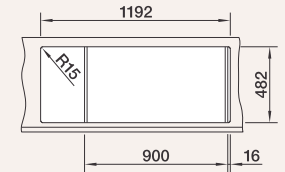

BLANCO

GERMANY

Original German Quality
Sinks made from stainless steel

Specification	Item Code	Overall & Bowl size	Cutout in mm
BLANCOTIPO 6 Basic Stainless steel brushed finish  3½" waste fitting	514813	60cm sink cabinet  Bowl depth: 170/90 mm	
BLANCOTIPO 45 S Stainless steel natural finish  3½" waste fitting	511942	45cm sink cabinet  Bowl depth: 160 mm	
BLANCOTIPO 6 S BASIC Stainless steel natural finish  3½" waste fitting	512303	60cm sink cabinet  Bowl depth: 160/90 mm	
BLANCOTIPO XL 6 S Stainless steel natural finish  3½" waste fitting	511908	60cm sink cabinet  Bowl depth: 180 mm	
BLANCOTIPO 8 Stainless steel natural finish  3½" waste fitting	511924	80cm sink cabinet  Bowl depth: 160 mm	
BLANCOTIPO 8 S Stainless steel natural finish  3½" waste fitting	511925	80cm sink cabinet  Bowl depth: 165 mm	

Specification

Item Code

Overall & Bowl size

Cutout in mm

BLANCOTIPO XL 9

Stainless steel natural finish

3/2" waste fitting

511926

90cm sink cabinet

Bowl depth: 165 mm

BLANCOTIPO XL 9 S

Stainless steel natural finish

3/2" waste fitting

511927

90cm sink cabinet

Bowl depth: 165 mm