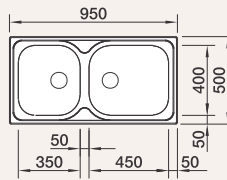

BLANCO

GERMANY

Original German Quality
Sinks made from stainless steel

Specification	Item Code	Overall & Bowl size	Cutout in mm
BLANCOTIPO 6 Basic Stainless steel brushed finish  3½" waste fitting	514813	60cm sink cabinet  Bowl depth: 170/90 mm	
BLANCOTIPO 45 S Stainless steel natural finish  3½" waste fitting	511942	45cm sink cabinet  Bowl depth: 160 mm	
BLANCOTIPO 6 S BASIC Stainless steel natural finish  3½" waste fitting	512303	60cm sink cabinet  Bowl depth: 160/90 mm	
BLANCOTIPO XL 6 S Stainless steel natural finish  3½" waste fitting	511908	60cm sink cabinet  Bowl depth: 180 mm	
BLANCOTIPO 8 Stainless steel natural finish  3½" waste fitting	511924	80cm sink cabinet  Bowl depth: 160 mm	
BLANCOTIPO 8 S Stainless steel natural finish  3½" waste fitting	511925	80cm sink cabinet  Bowl depth: 165 mm	

Specification

Item Code

Overall & Bowl size

Cutout in mm

BLANCOTIPO XL 9

Stainless steel natural finish

3/2" waste fitting

511926

90cm sink cabinet

Bowl depth: 165 mm

BLANCOTIPO XL 9 S

Stainless steel natural finish

3/2" waste fitting

511927

90cm sink cabinet

Bowl depth: 165 mm