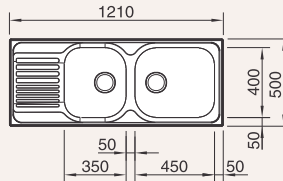

BLANCO

GERMANY

Original German Quality
Sinks made from stainless steel

Specification	Item Code	Overall & Bowl size	Cutout in mm
BLANCOTIPO 6 Basic Stainless steel brushed finish  3½" waste fitting	514813	60cm sink cabinet  Bowl depth: 170/90 mm	
BLANCOTIPO 45 S Stainless steel natural finish  3½" waste fitting	511942	45cm sink cabinet  Bowl depth: 160 mm	
BLANCOTIPO 6 S BASIC Stainless steel natural finish  3½" waste fitting	512303	60cm sink cabinet  Bowl depth: 160/90 mm	
BLANCOTIPO XL 6 S Stainless steel natural finish  3½" waste fitting	511908	60cm sink cabinet  Bowl depth: 180 mm	
BLANCOTIPO 8 Stainless steel natural finish  3½" waste fitting	511924	80cm sink cabinet  Bowl depth: 160 mm	
BLANCOTIPO 8 S Stainless steel natural finish  3½" waste fitting	511925	80cm sink cabinet  Bowl depth: 165 mm	

Specification

Item Code

Overall & Bowl size

Cutout in mm

BLANCOTIPO XL 9

Stainless steel natural finish

3/2" waste fitting

511926

90cm sink cabinet

Bowl depth: 165 mm

BLANCOTIPO XL 9 S

Stainless steel natural finish

3/2" waste fitting

511927

90cm sink cabinet

Bowl depth: 165 mm