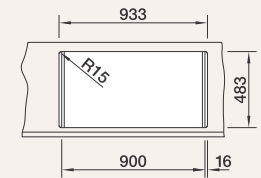

BLANCO

GERMANY

Original German Quality
Sinks made from stainless steel

Specification	Item Code	Overall & Bowl size	Cutout in mm
BLANCOTIPO 6 Basic Stainless steel brushed finish  3½" waste fitting	514813	60cm sink cabinet  Bowl depth: 170/90 mm	
BLANCOTIPO 45 S Stainless steel natural finish  3½" waste fitting	511942	45cm sink cabinet  Bowl depth: 160 mm	
BLANCOTIPO 6 S BASIC Stainless steel natural finish  3½" waste fitting	512303	60cm sink cabinet  Bowl depth: 160/90 mm	
BLANCOTIPO XL 6 S Stainless steel natural finish  3½" waste fitting	511908	60cm sink cabinet  Bowl depth: 180 mm	
BLANCOTIPO 8 Stainless steel natural finish  3½" waste fitting	511924	80cm sink cabinet  Bowl depth: 160 mm	
BLANCOTIPO 8 S Stainless steel natural finish  3½" waste fitting	511925	80cm sink cabinet  Bowl depth: 165 mm	

Specification

Item Code

Overall & Bowl size

Cutout in mm

BLANCOTIPO XL 9

Stainless steel natural finish

3/2" waste fitting

511926

90cm sink cabinet

Bowl depth: 165 mm

BLANCOTIPO XL 9 S

Stainless steel natural finish

3/2" waste fitting

511927

90cm sink cabinet

Bowl depth: 165 mm