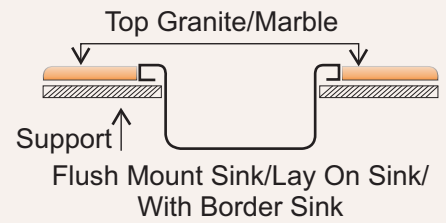

- Manufactured in technical collaboration with the number one sinks manufacturer in the world - BLANCO GMBH CO. of Germany
- Tried and tested stainless steel material of 18% chrome and 8% nickel (304 grade) of Salem or Jindal Steel
- Ideal for modern households and professional chefs
- Large and extra deep bowls for bulky utensils
- Can be easily fitted with the worktops made of granite, wood, tiles, marble, metal
- Non-rusting, easy to maintain, hygienic, satin/matte finish
- Sloping drainboard for easy drainage of water
- Special coupling to stop hot or soapy water
- Dimensions correction upto +/- 10mm
- Tap hole can be given on request

Each Diamond sink is PVC coated so as not to get damaged during transportation and installation.

Sinks are also available with special anti-fungal coating which gives the sink a long life

Each Diamond sink is sound deadened with modern techniques.