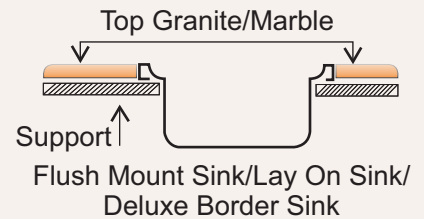

- Manufactured in technical collaboration with the number one sinks manufacturer in the world - BLANCO GMBH CO. of Germany
- Tried and tested stainless steel material of 18% chrome and 8% nickel (304 grade) of Salem or Jindal Steel
- Ideal for modern households and professional chefs
- Large and extra deep bowls for bulky utensils
- Can be easily fitted with the worktops made of granite, wood, tiles, marble, metal
- Non-rusting, easy to maintain, hygienic, satin/matte finish
- Sloping drainboard for easy drainage of water
- Special coupling to stop hot or soapy water
- Dimensions correction upto +/- 10mm
- Tap hole can be given on request

Each Diamond sink is PVC coated so as not to get damaged during transportation and installation.

Sinks are also available with special anti-fungal coating which gives the sink a long life

Each Diamond sink is sound deadened with modern techniques.