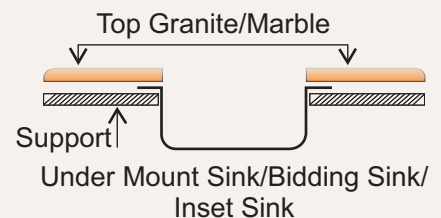

- Manufactured in technical collaboration with the number one sinks manufacturer in the world - BLANCO GMBH CO. of Germany
- Tried and tested stainless steel material of 18% chrome and 8% nickel (304 grade) of Salem or Jindal Steel
- Ideal for modern households and professional chefs
- Large and extra deep bowls for bulky utensils
- Can be easily fitted with the worktops made of granite, wood, tiles, marble, metal
- Non-rusting, easy to maintain, hygienic, satin/matte finish
- Sloping drainboard for easy drainage of water
- Special coupling to stop hot or soapy water
- Dimensions correction upto +/- 10mm
- Tap hole can be given on request

Each Diamond sink is PVC coated so as not to get damaged during transportation and installation.

Sinks are also available with special anti-fungal coating which gives the sink a long life

Each Diamond sink is sound deadened with modern techniques.