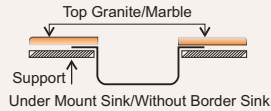

Single Bowl

Rectangular Sink With Bidding

6 ▶