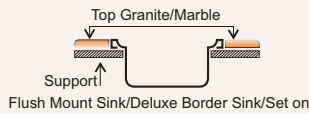

Sinks with Drainboard

Model Code No	Overall Size		Bowl Size		Depth	
	mm	inches	mm	inches	mm	inches
REK 3618	928 x 458	36½ x 18	430 x 355	17 x 14	200	8
REK 4020	1015 x 510	40 x 20	460 x 385	18¼ x 15¼	200	8
REK 4021	1015 x 535	40 x 21	460 x 385	18¼ x 15¼	200	8
REK 4120	1040 x 510	41 x 20	460 x 835	18¼ x 15¼	200	8
REK 4218	1070 x 464	42 x 18½	430 x 355	17 x 14	200	8
REK 4520	1155 x 510	45½ x 20	460 x 385	18¼ x 15¼	200	8

Model Code No	Overall Size		Bowl Size		Depth	
	mm	inches	mm	inches	mm	inches
REK 4520 'A' & 'Spl.'	1155 x 510	45½ x 20	460 x 385	18¼ x 15¼	200	8
(1½ Bowl with Drainboard)			350 x 155	13¾ x 5¾	80	3½

Single Bowl

Rectangular Sink With Deluxe Border

Model Code No	Overall Size		Bowl Size		Depth	
	mm	inches	mm	inches	mm	inches
REK 2219 DX	555 x 475	22 x 19	460 x 385	18¼ x 15¼	200	8
REK 2219 DX (Bi)	570 x 495	22½ x 19½	460 x 385	18¼ x 15¼	200	8
REK 2518 DX	650 x 490	25½ x 19¼	560 x 410	22 x 16	200	8
REK 2721 DX	700 x 555	27½ x 21	600 x 460	24 x 18¼	230	9

Model Code No	Overall Size		Bowl Size		Depth	
	mm	inches	mm	inches	mm	inches
REK 1315 (BO)	385 x 330	15 x 13	330 x 270	13 x 10¼	135	5½
REK 1715 (BO)	430 x 405	17 x 16	373 x 345	14¾ x 13¾	175	7
REK 1916 (BO)	482 x 405	19 x 16	430 x 355	17 x 14	200	8
REK 2418 (8)(BO)	610 x 458	24 x 18	560 x 410	22 x 16	200	8
REK 2418 (9)(BO)	610 x 458	24 x 18	560 x 410	22 x 16	230	9
REK 2418 (10)(BO)	610 x 458	24 x 18	560 x 410	22 x 16	250	10
REK 2420 (BO)	610 x 510	24 x 20	550 x 450	22 x 17½	200	8