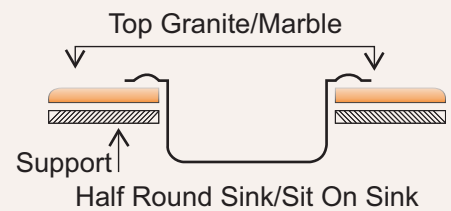

- Manufactured in technical collaboration with the number one sinks manufacturer in the world - BLANCO GMBH CO. of Germany
- Tried and tested stainless steel material of 18% chrome and 8% nickel (304 grade) of Salem or Jindal Steel
- Ideal for modern households and professional chefs
- Large and extra deep bowls for bulky utensils
- Can be easily fitted with the worktops made of granite, wood, tiles, marble, metal
- Non-rusting, easy to maintain, hygienic, satin/matte finish
- Sloping drainboard for easy drainage of water
- Special coupling to stop hot or soapy water
- Dimensions correction upto +/- 10mm
- Tap hole can be given on request

Each Diamond sink is PVC coated so as not to get damaged during transportation and installation.

Sinks are also available with special anti-fungal coating which gives the sink a long life

Each Diamond sink is sound deadened with modern techniques.