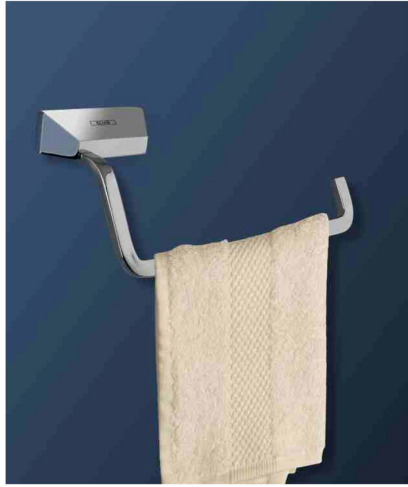

ELVIS PRIME Vectra

Code : 64002
Towel Ring

Code : 64003
Soap Dish

Code : 64004
Tumbler Holder with Glass

Code : 64005
Robe Hook

Code : 64006
Toilet Paper Holder

Code : 64007
Toilet Paper Holder
with Flap

Code : 64009
Soap Dish Full Brass