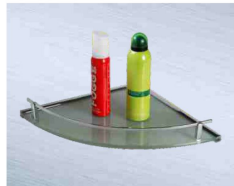

ELVIS | Glass Shelf & Basket

Bath Accessories

Code : 901
Front Glass Shelf
(Frost & Tempered Glass) 12"x6"

Code : 905
Front Glass Shelf
(Frost & Tempered Glass) 16"x6"

Code : 909
Front Glass Shelf
(Frost & Tempered Glass) 20"x6"