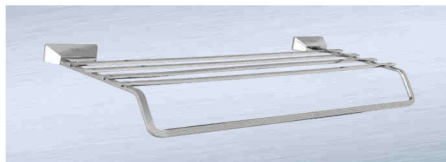

ELVIS PRIME Vectra

Code : 64002
Towel Ring

Code : 64003
Soap Dish

Code : 64004
Tumbler Holder with Glass

Code : 64005
Robe Hook

Code : 64006
Toilet Paper Holder

Code : 64007
Toilet Paper Holder
with Flap

Code : 64009
Soap Dish Full Brass

Code : 64400
Liquid Soap Dispenser

Code : 64001
Towel Rail 24"

Code : 64075
Towel Rack 24"

Code : 64010
Tumbler Holder Dual Type

Bath Accessories

ELVIS PRIME Angel

Code : 60002
Towel Ring

Code : 60003
Soap Dish