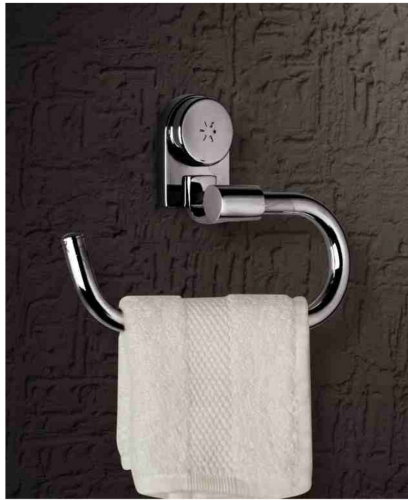

Code : 8103 (A)
Soap Dish

Code : 8104
Tumbler Holder with Glass

Code : 8105
Robe Hook

Code : 8106
Toilet Paper Holder

Code : 8107
Toilet Paper Holder with Flap

Code : 8400
Liquid Soap Dispenser

Code : 8101/8101(A)
Towel Rail 24"

Towel Rail 18"

Code : 8175 /8175 (A)
Towel Rack 24"

Towel Rack 18"

Code : 8101-8105

ELVIS Continental

Bath Accessories

Code : 2102
Towel Ring

Code : 2103 (A)
Soap Dish

Code : 2104
Tumbler Holder with Glass

Code : 2105
Robe Hook

Code : 2106
Toilet Paper Holder

Code : 2107
Toilet Paper Holder
with Flap

Code : 2400
Liquid Soap Dispenser

Code : 2101/2101(A)
Towel Rail 24"
Towel Rail 18"

Code : 2101-2105

Code : 2175 /2175 (A)
Towel Rack 24"
Towel Rack 18"

ELVIS Fortune

Bath Accessories

Code : 18002
Towel Ring

Code : 18003
Soap Dish

Code : 18004
Tumbler Holder with Glass

Code : 18005
Robe Hook