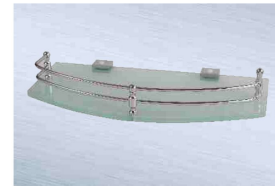

Code : 521
Corner Shelf Frost with Brackets 12"

Code : 522A
Corner Shelf Frost with Brackets 6"

Code : 514
Angel Front Glass Shelf Frost with Frame 5"x10"

Code : 515
Angel Front Glass Shelf Frost with Frame 6"x12"

ELVIS PRIME Vectra

Code : 64002
Towel Ring

Code : 64003
Soap Dish

Code : 64004
Tumbler Holder with Glass

Code : 64005
Robe Hook

Code : 64006
Toilet Paper Holder

Code : 64007
Toilet Paper Holder
with Flap

Code : 64009
Soap Dish Full Brass