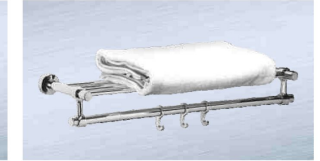

Code : 8103 (A)
Soap Dish

Code : 8104
Tumbler Holder with Glass

Code : 8105
Robe Hook

Code : 8106
Toilet Paper Holder

Code : 8107
Toilet Paper Holder with Flap

Code : 8400
Liquid Soap Dispenser

Code : 8101/8101(A)
Towel Rail 24"

Towel Rail 18"

Code : 8175 /8175 (A)
Towel Rack 24"

Towel Rack 18"

Code : 8101-8105

ELVIS Continental

Bath Accessories

Code : 2102
Towel Ring

Code : 2103 (A)
Soap Dish