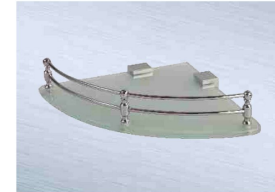

Code : 856
Corner Bathroom Basket
220x220x75mm

Code : 842
Front Double Bathroom Basket
325x125x460mm

Code : 862
Corner Double Bathroom Basket
230x230x460mm

ELVIS | Glass Shelf

Bath Accessories

Code : 520
Corner Shelf Frost with Brackets 9"