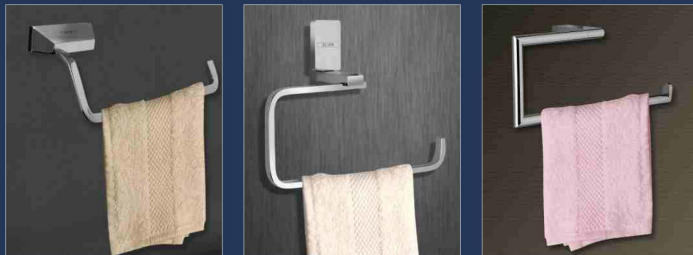

change the experience

ELVIS
VECTRA

THE ART
OF INTUITION

ELVIS | BATH ACCESSORIES

Elvis Sanitation Private Limited

Corporate Office : :C-397, Narela Industrial Park, New Delhi-110040 Ph. : +91-11-47528682 (10 Lines)
Works : C-398, Narela Industrial Park, New Delhi-110040 Ph. : +91-11-47528682 (10 Lines)
E-mail : elvis@elvisindia.com | **Website :** www.elvisindia.com
Toll Free No. : 1800113900