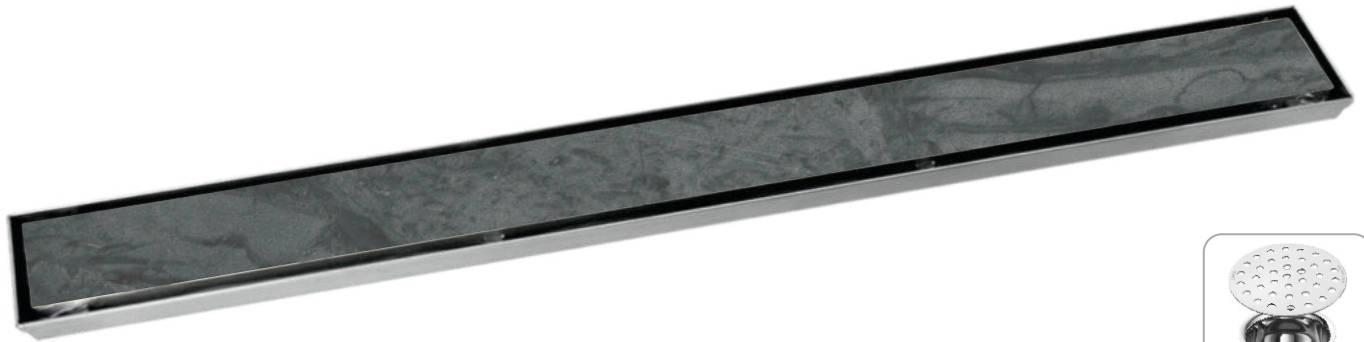

Exclusively Built For
21mm Marble

- With SS Cockroach Trap
- Comes with a side hole only
- Matt Finish
- Pack of 1 Pc

UNBROKEN & INVISIBLE
LOOK

TILE INSERT SHOWER DRAIN CHANNEL

(For 13mm Tile)

3" (75mm) Width