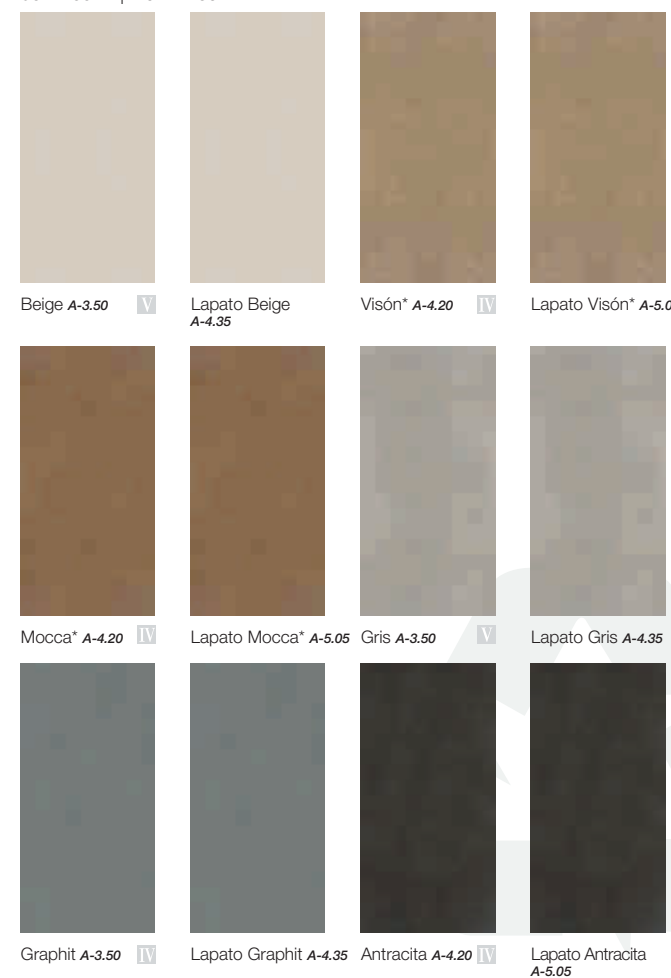

Green City ^{NEW}

Smooth and ecological, Green Urban with its minimalist appearance, is just right for any space. It combines easily with any style of decoration and has very advanced technical features.

BASE | BASE | BASE | BASE | BASE | UNI | OCHOBA | 基礎

50 x 100 R | 19^{2/3}" x 39^{1/3}"