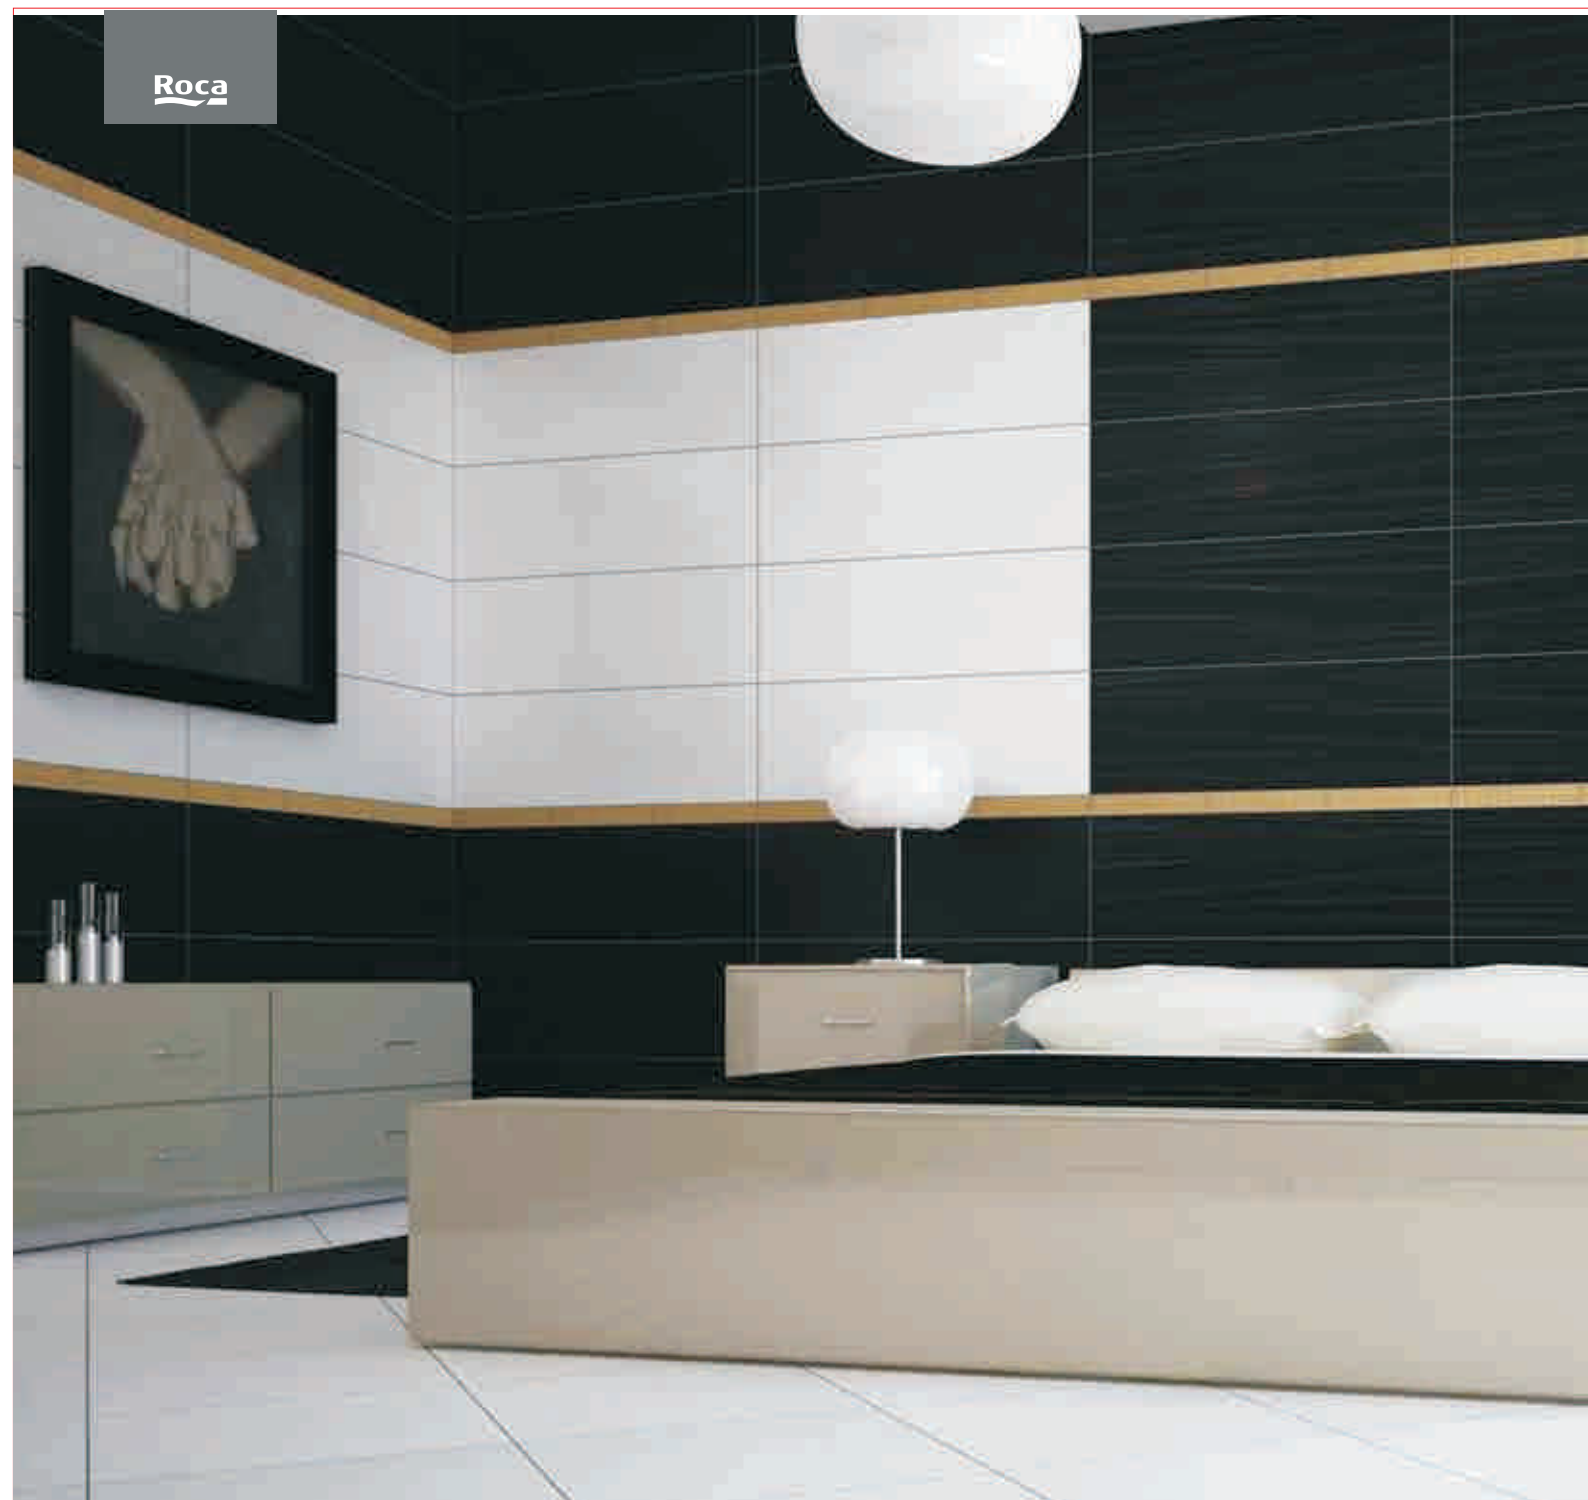

36

Khan

Khan exploits the decorative possibilities of the large 31 x 91.4 and 31 x 61 panoramic wall formats to give any space a greater sensation of amplitude. Marbled design with smooth grain and satin finish make it ideal for minimalist style spaces.

BASE | BASE | BASE | BASE | BASE | UNI | OCHOBA | 基礎

Etna

31 x 91,4 | 12¹/₄" x 36"

37

37