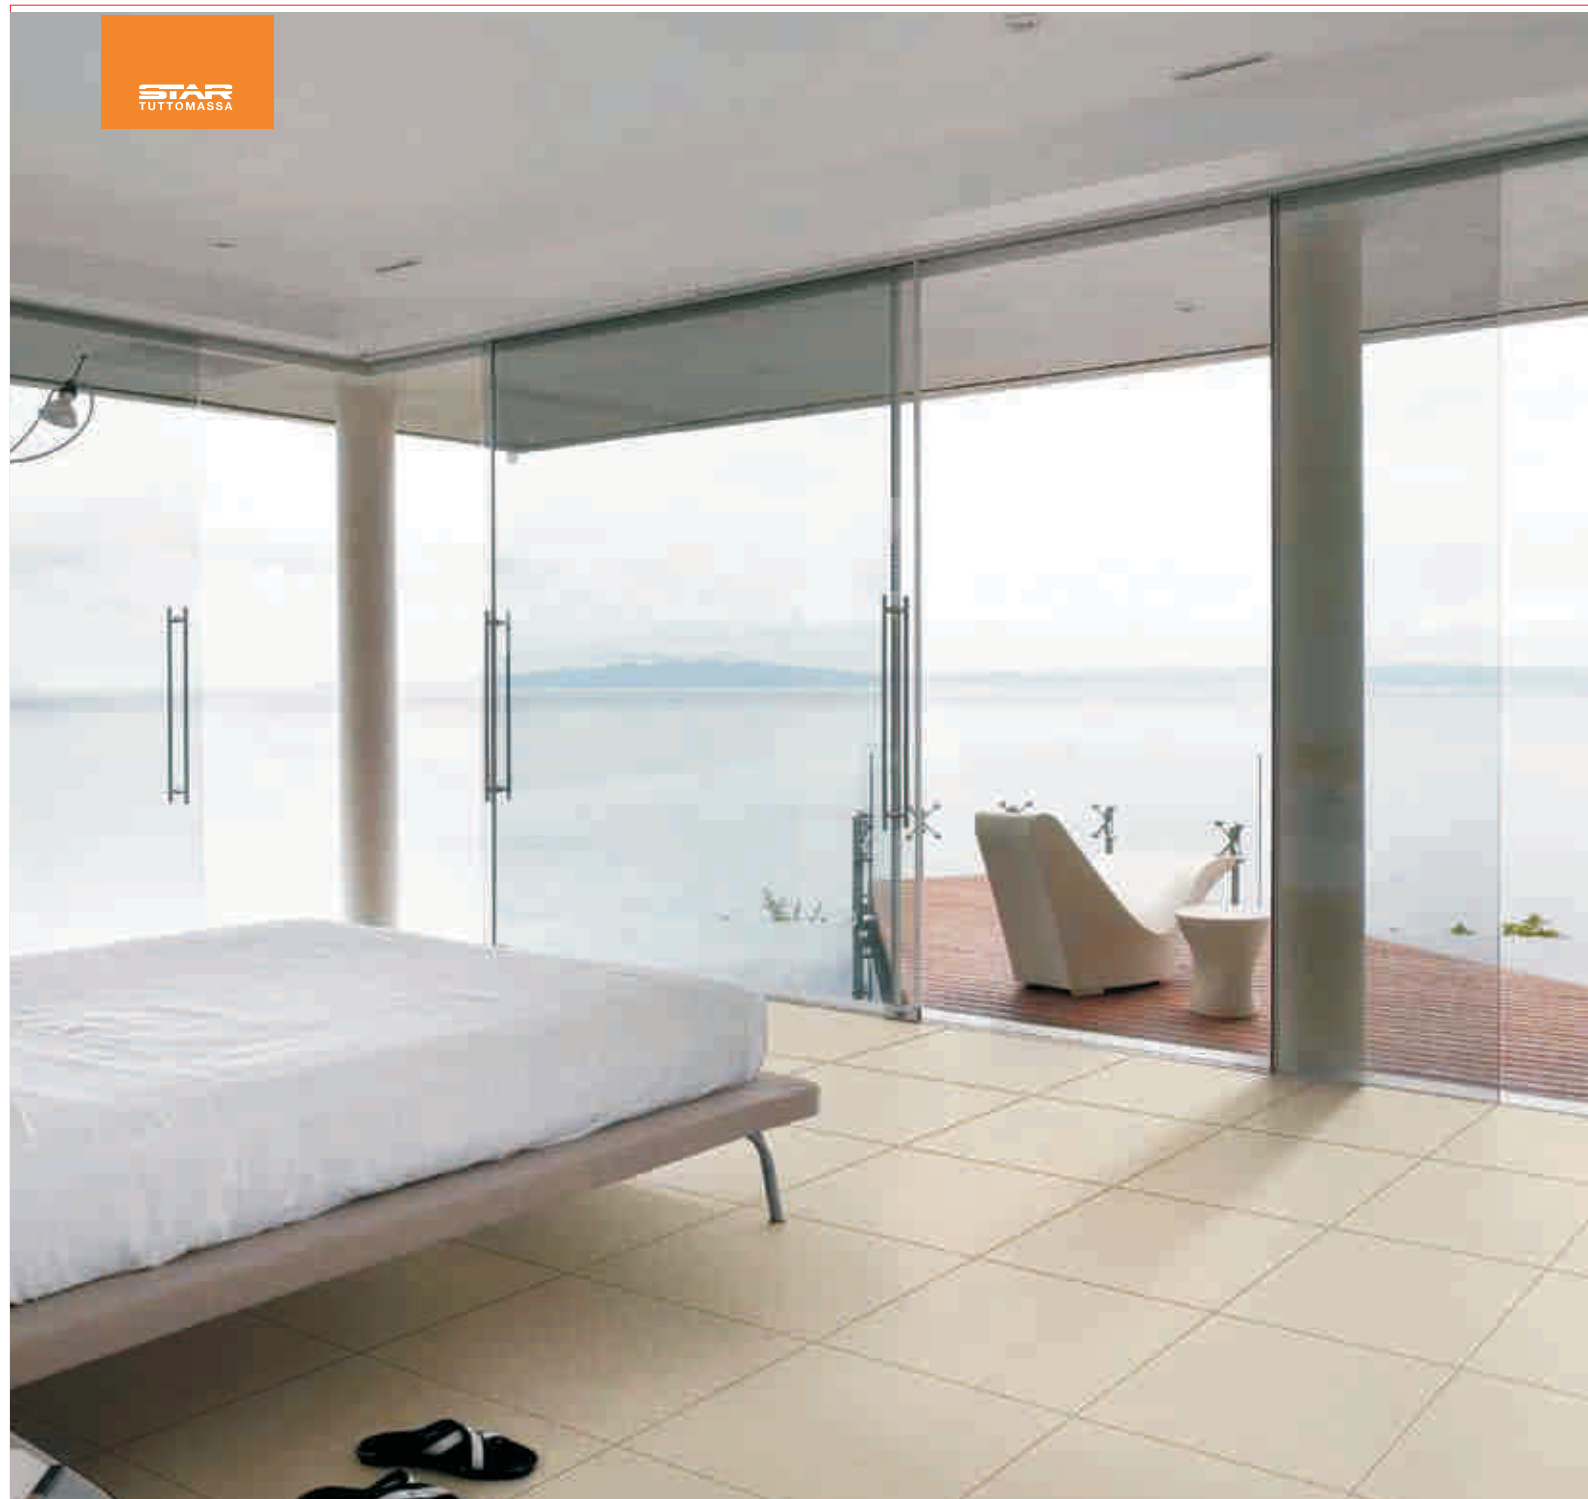

Siros

Siros, with its design and range of finishes, is the perfect project tile for internal and external applications. An extensive colour range allows you to mix and match with a host of architectural designs.