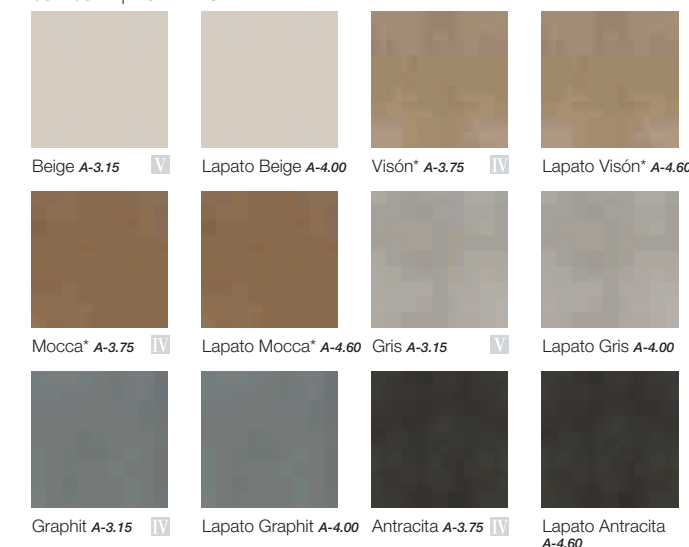

TOP green | 80% recycled

50 x 50 R | 19^{2/3}" x 19^{2/3}"